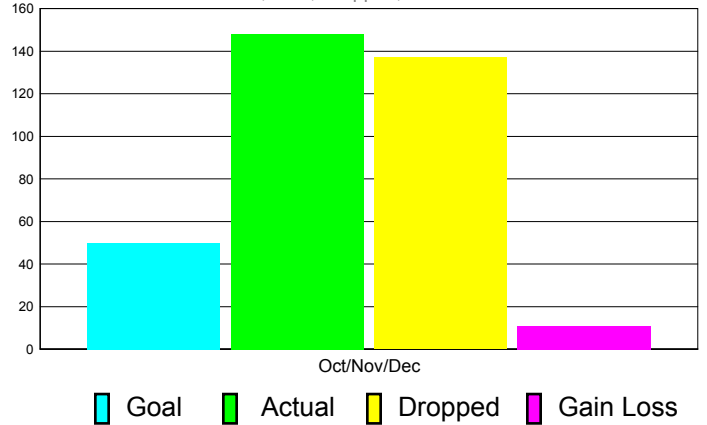

Membership Results 2011-2012

Goal, New, Dropped, Gain/Loss